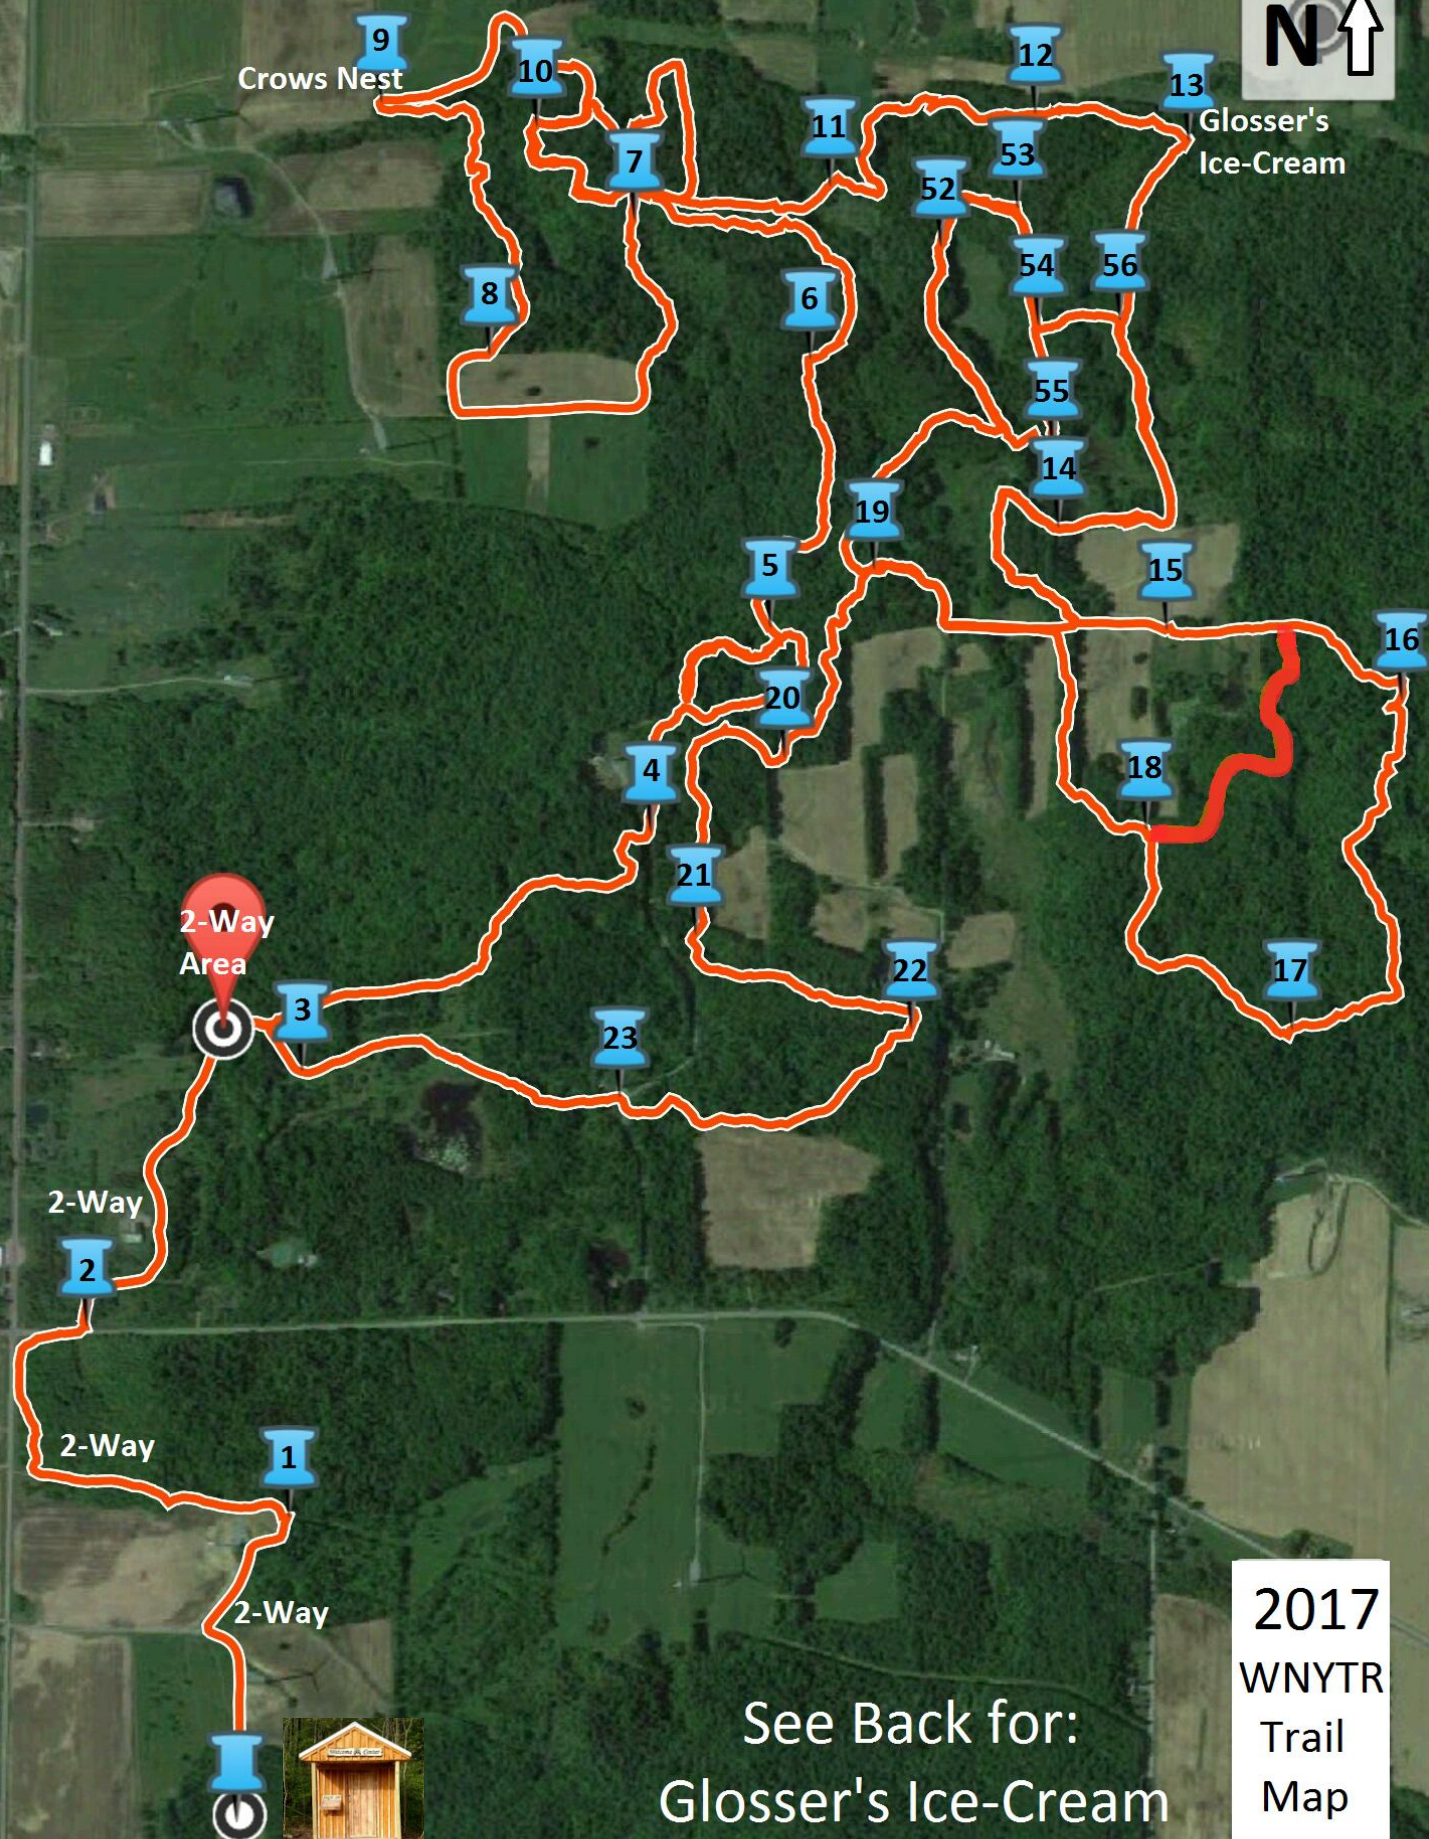

Crows Nest

Glosser's Ice-Cream

2-Way Area

2-Way

2-Way

2-Way

Google TrailHead Area

See Back for:  
Glosser's Ice-Cream  
Crows Nest Restaurant

2017  
WNYTR  
Trail  
Map